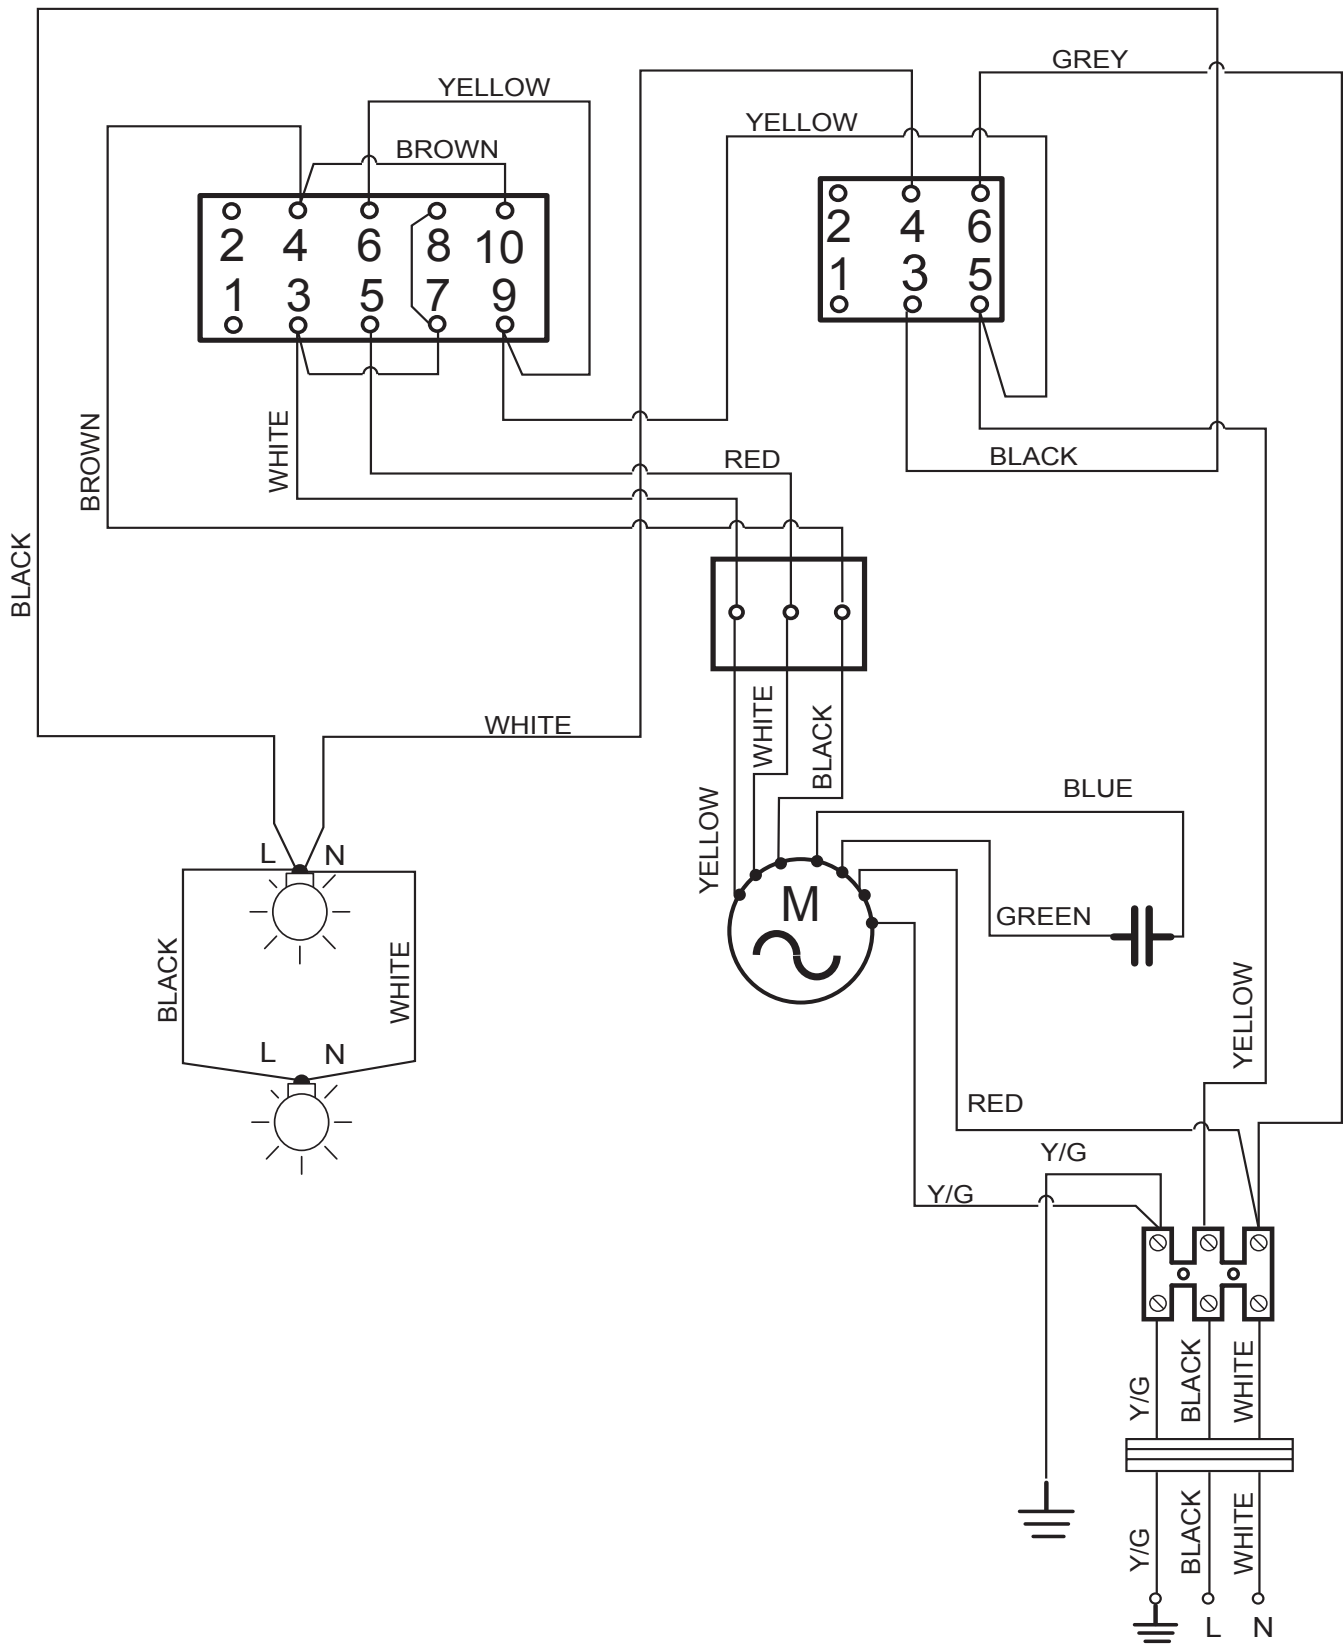

DESIGNER HOOD WIRING DIAGRAM

Model: IH6362RS