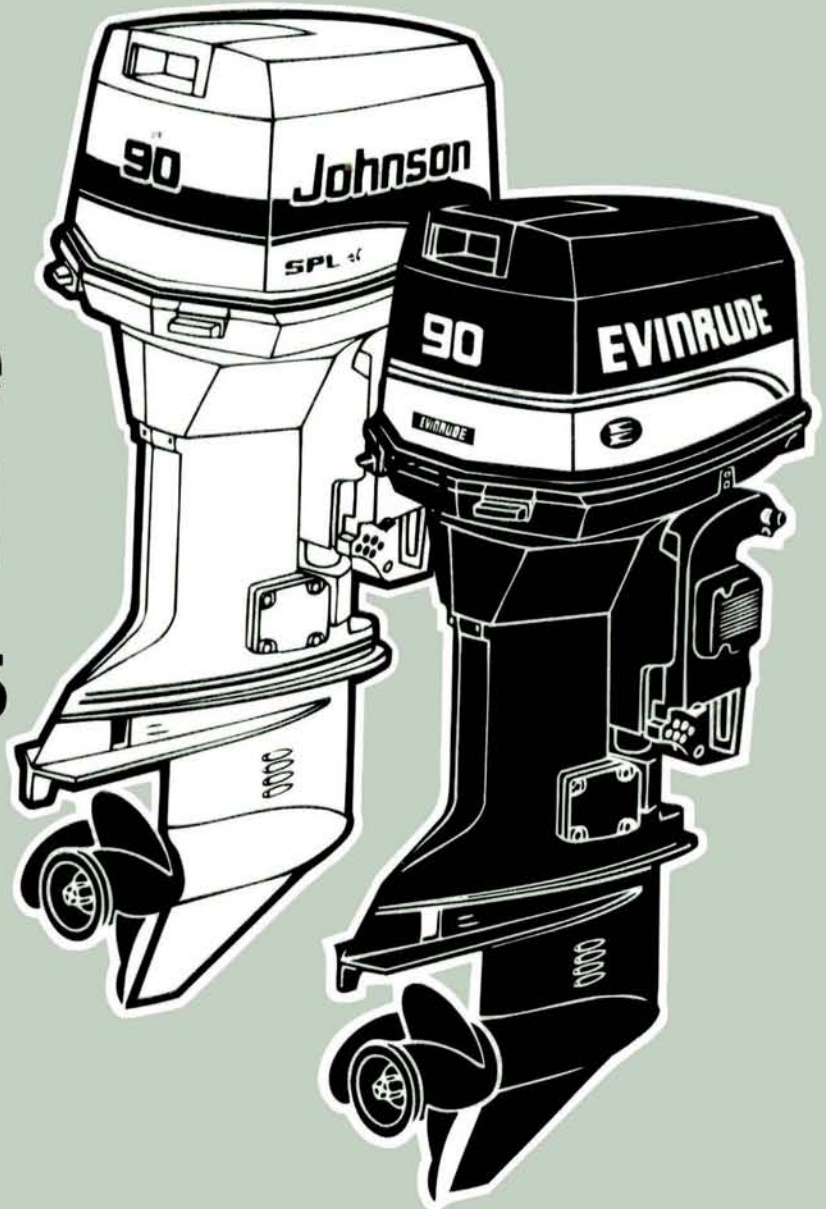

Johnson[®]

OUTBOARDS

Service Manual

90 thru 115

90° CV

EVINRUDE[®]

OUTBOARDS