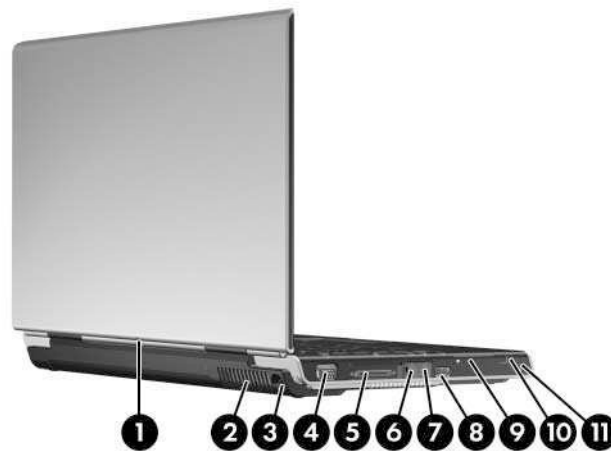

The external components on the rear and left side of the HP Pavilion dv1000 are shown below and described in Table 1-5.

Rear and Left-Side Components, HP Pavilion dv1000

Table 1-5
Rear and Left-Side Components
HP Pavilion dv1000

Item	Component	Function
1	Wireless light (select models only)	On: An integrated wireless device is hardware enabled.